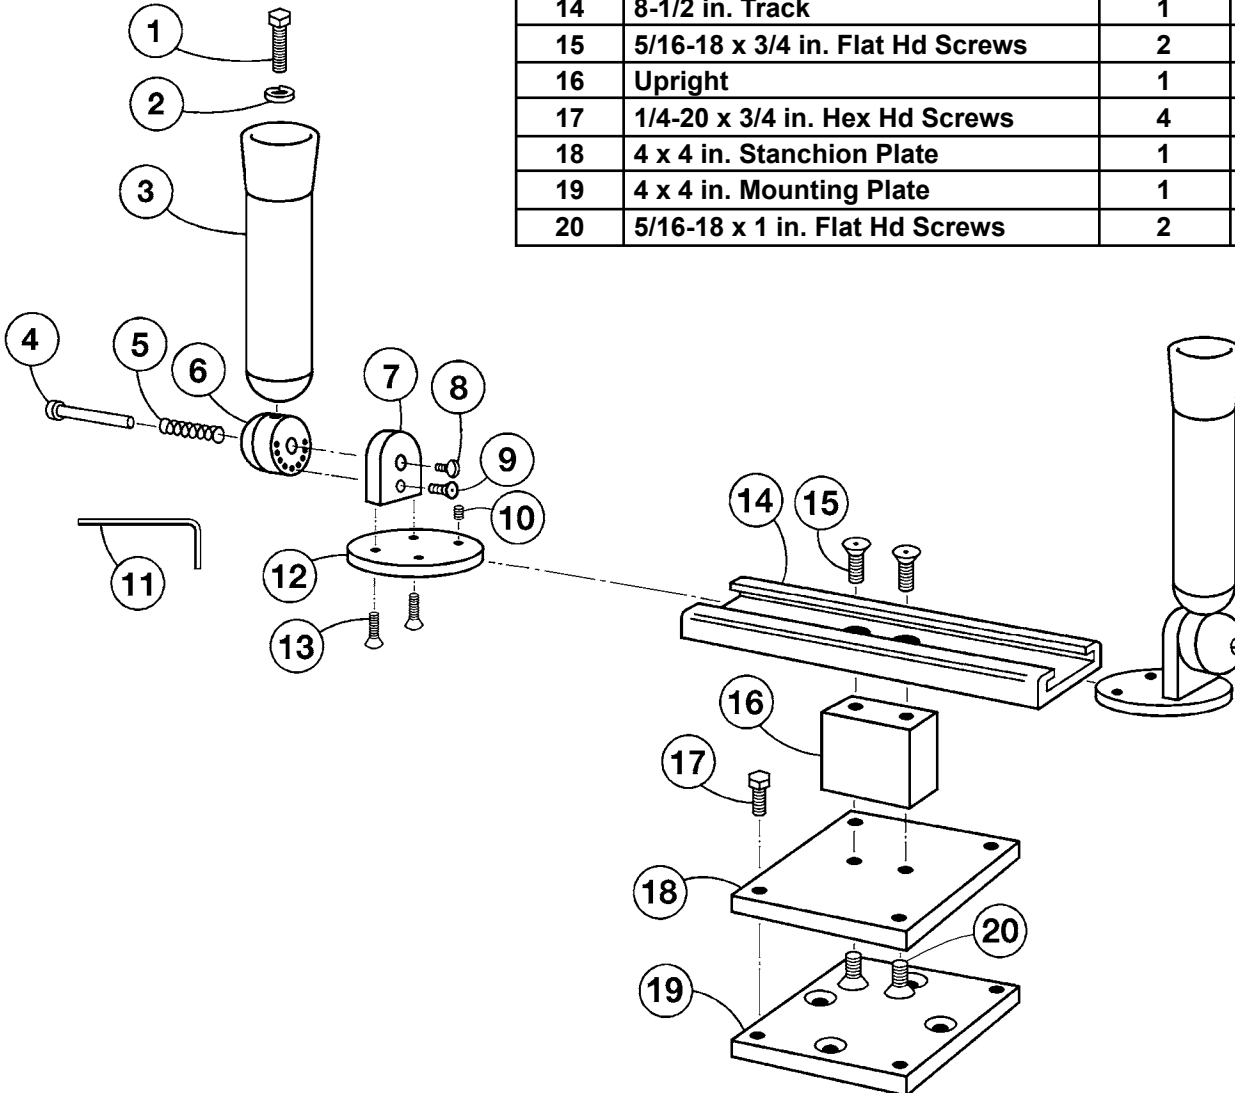

Dual Multi-Axis Pedestal Mount Rod Holders

Parts List RH02360

Detail No.	Description	Qty.	Order By Part No.
1	1/2-20 x 2 in. HHCS Bolts	2	2351
2	1/2 in. Lock Washers	2	2241
3	Tube w/ Cap & Plugs	2	51221
4	1/2 x 2-1/2 in. Pivot Pins	2	55555
5	Springs	2	2600
6	Multi-Set Barrels	2	55551
7	Multi-Set Igloos	2	55550
8	1/4-20 x 3/8 in. Slot Hd Screws	2	2158
9	1/4-20 x 3/4 in. FI Hd Cap Screws	2	2009
10	1/4-20 x 3/16 in. Allen Set Screws	4	2261
11	1/8 in. Allen Wrench	1	2260
12	2-1/2in. Dia. Base Plates	2	55554
13	1/4-20 x 3/4 in. FI Hd Cap Screws	4	2009
14	8-1/2 in. Track	1	54033
15	5/16-18 x 3/4 in. Flat Hd Screws	2	2371
16	Upright	1	55600
17	1/4-20 x 3/4 in. Hex Hd Screws	4	2017
18	4 x 4 in. Stanchion Plate	1	51229A
19	4 x 4 in. Mounting Plate	1	MP5004
20	5/16-18 x 1 in. Flat Hd Screws	2	2003